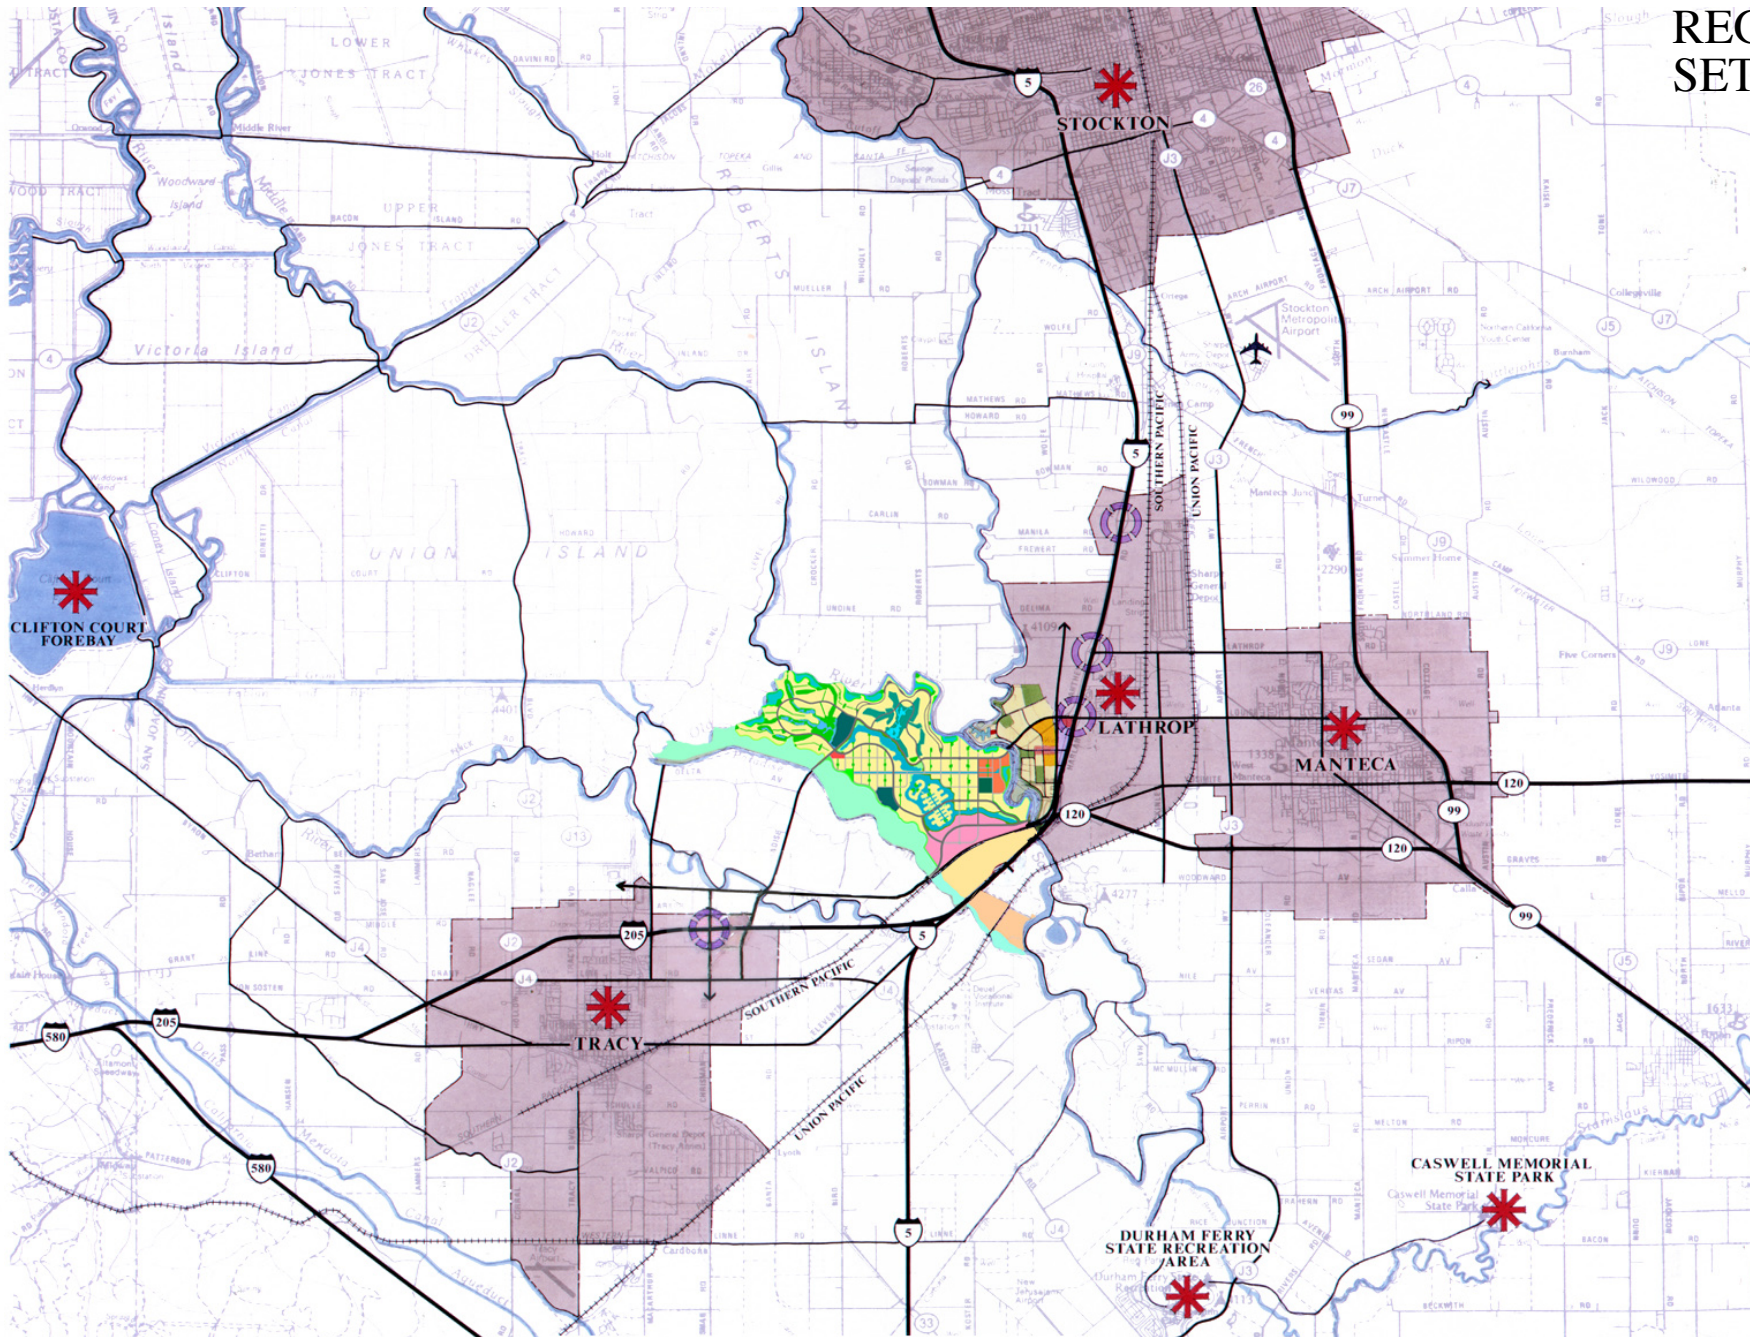

# REGIONAL SETTING

## WEST LATHROP SPECIFIC PLAN CITY OF LATHROP, CA

Prepared for: Cambay-Califia  
Prepared by: The SWA Group  
CALN101 1 August, 2002