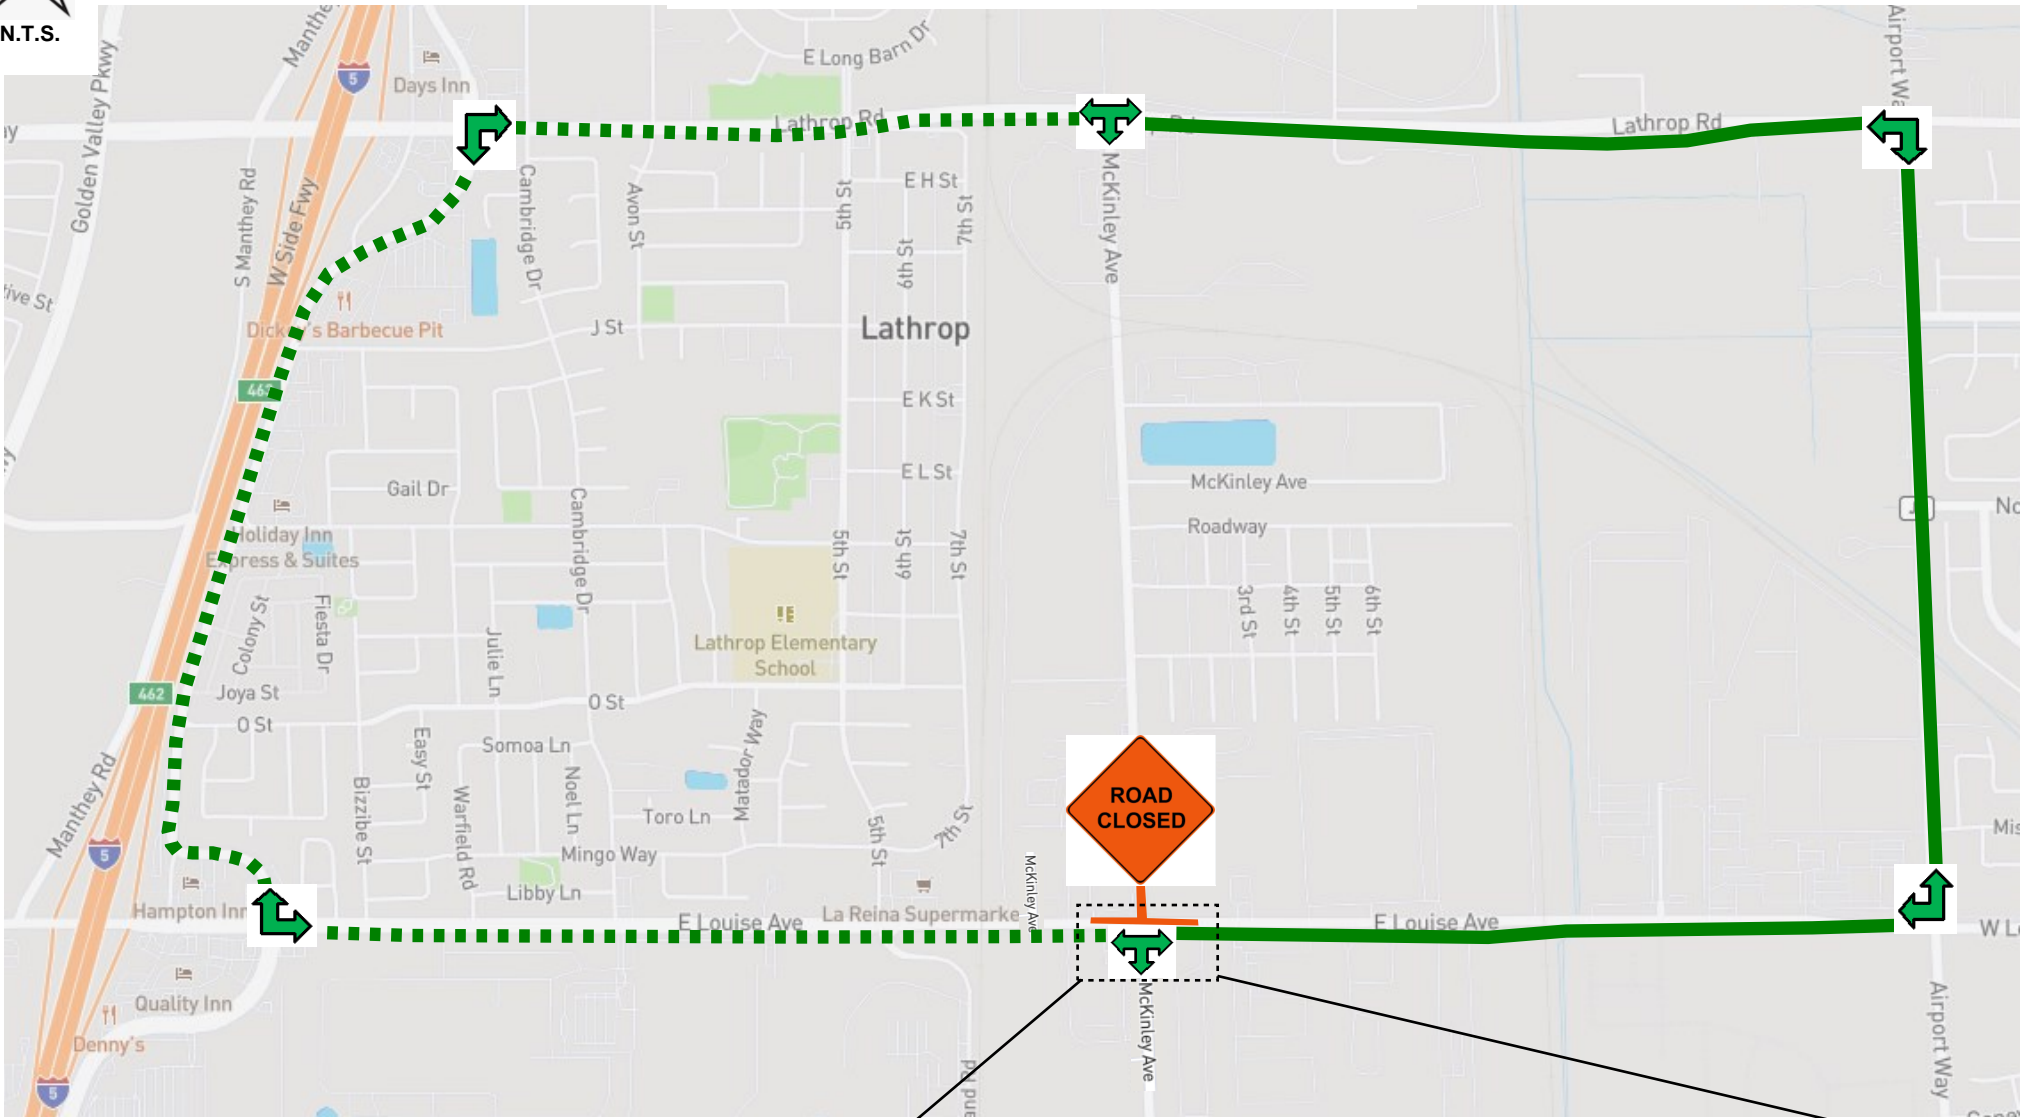

ROAD CLOSURE & DETOUR

(May 13, 2024 - June 7, 2024)

LEGEND

- Access Detour Route (All Vehicles)
- Access Detour Route (No Trucks Allowed)