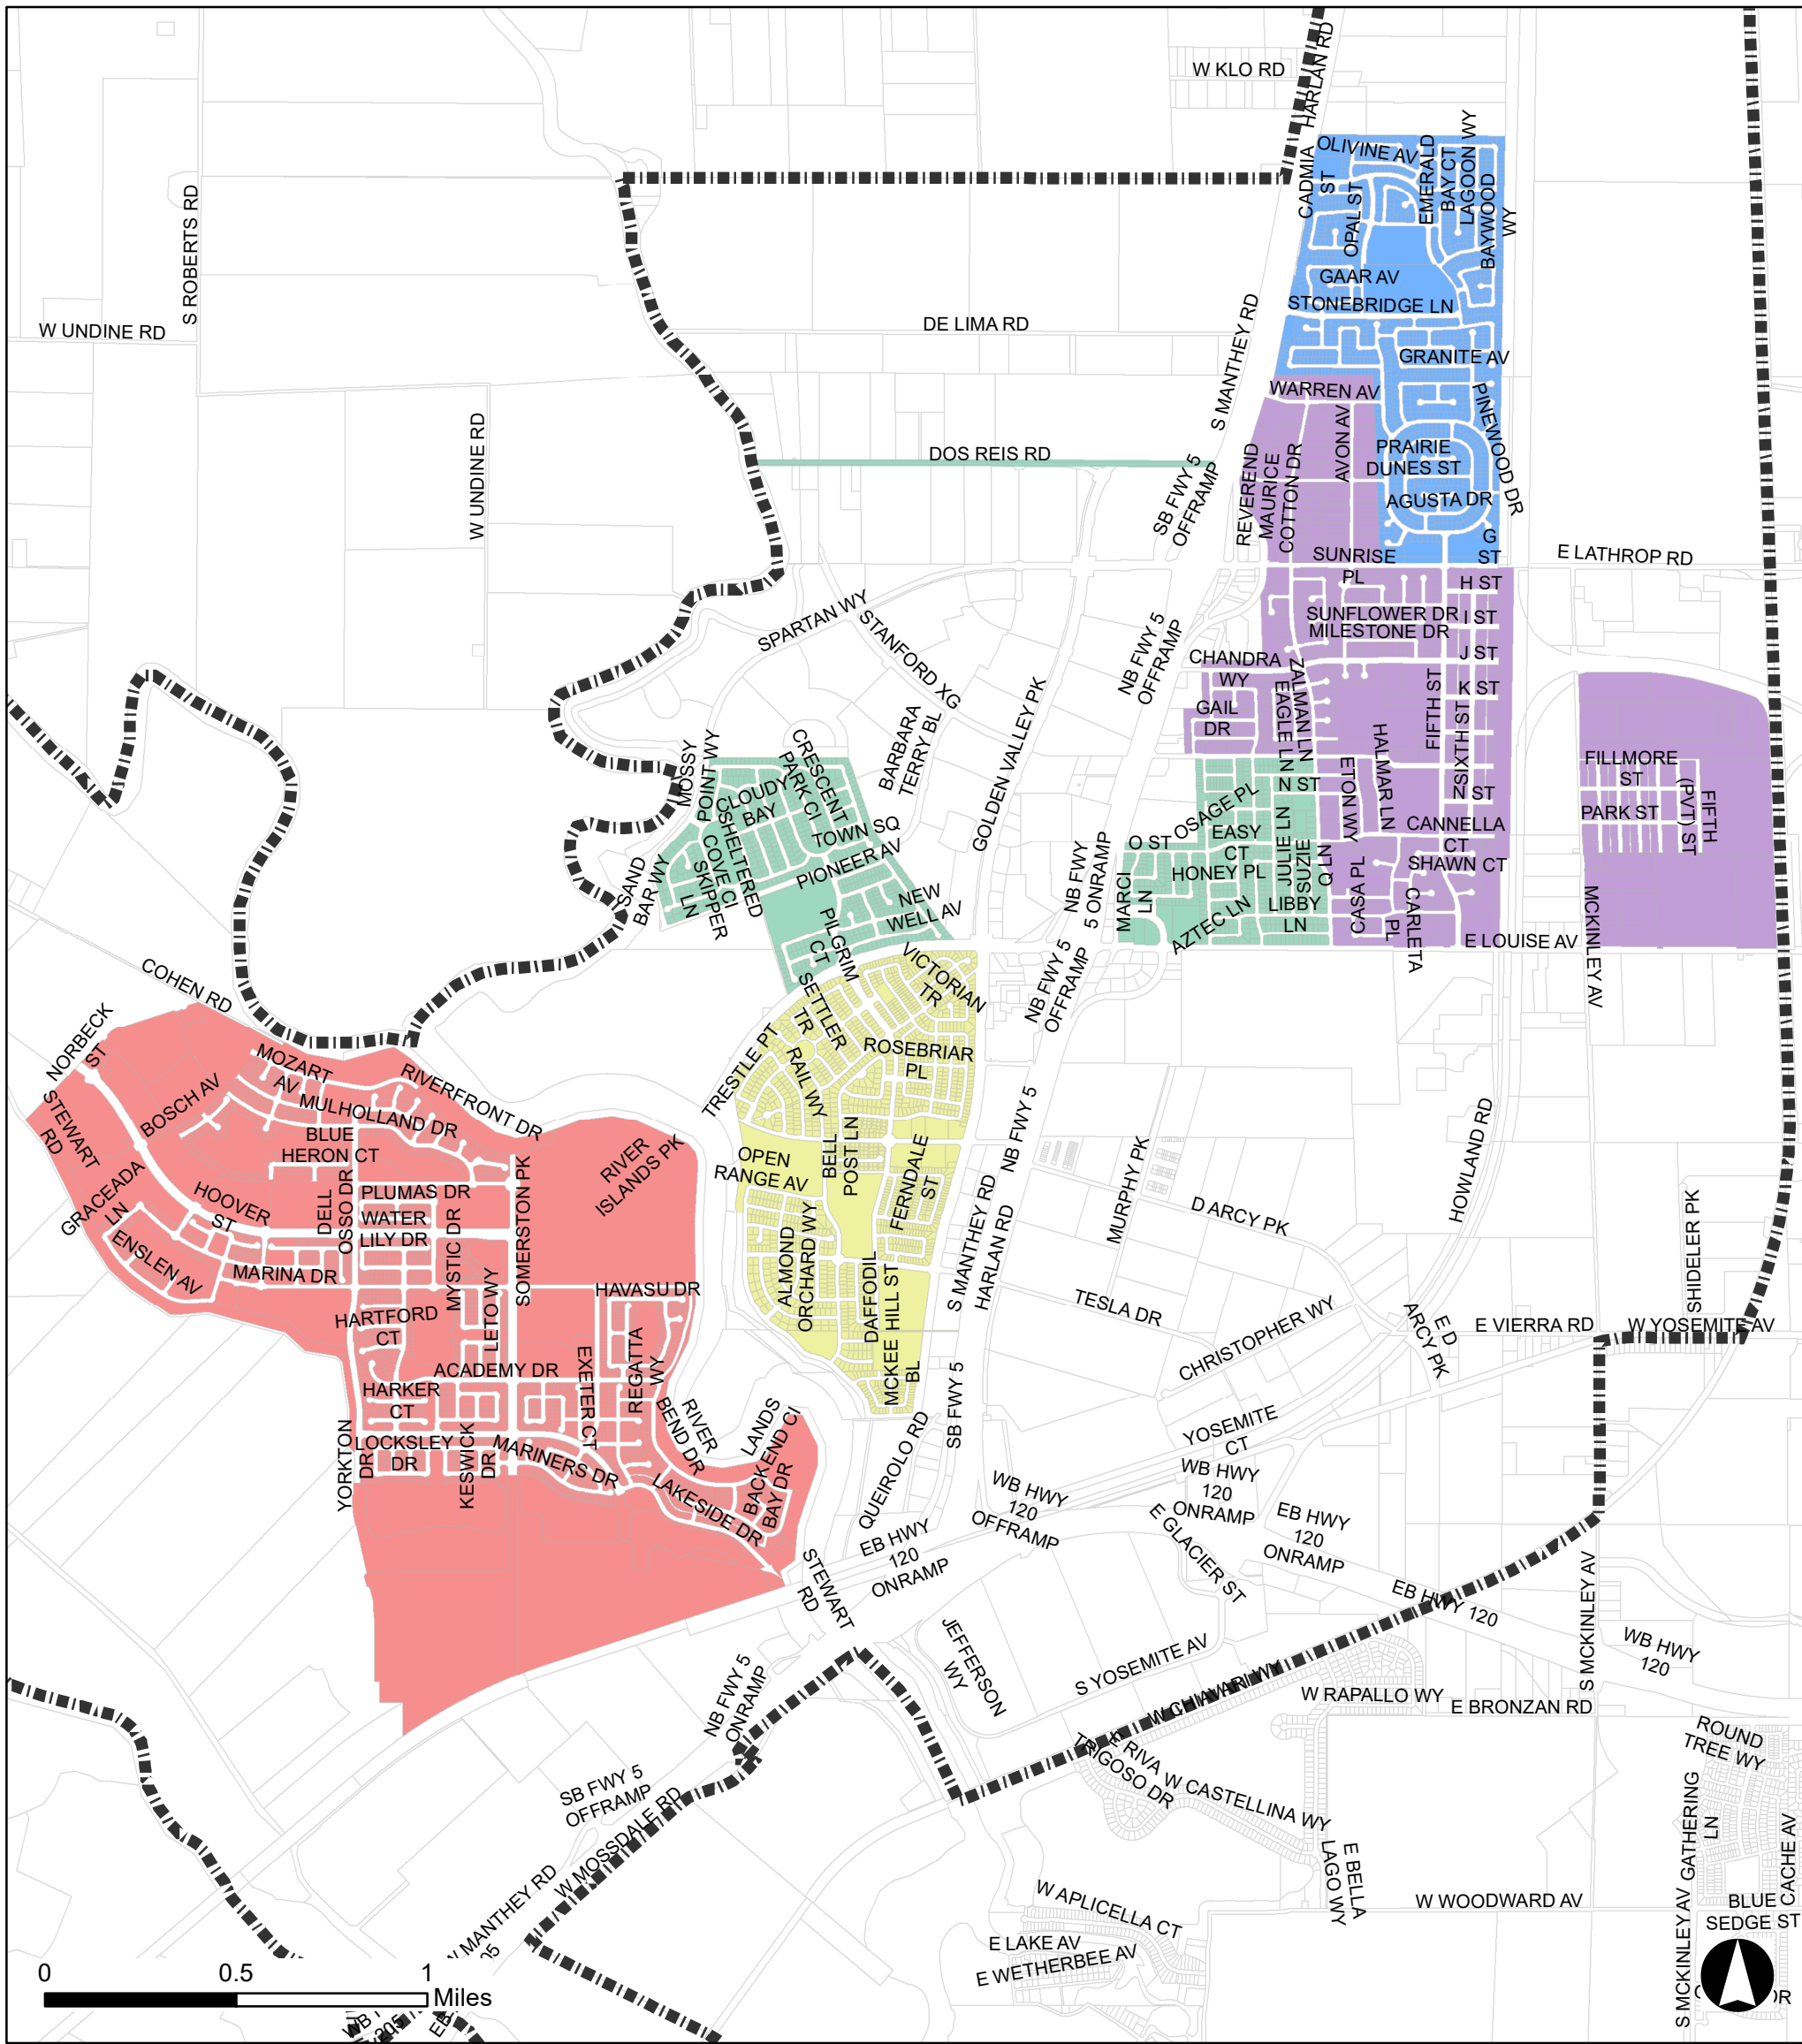

Garbage Hauler Pick-up Schedule

Legend

-  CityLimits
-  Parcels

Garbage Hauler Pick-up Schedule

-  Monday
-  Tuesday
-  Wednesday
-  Thursday
-  Friday